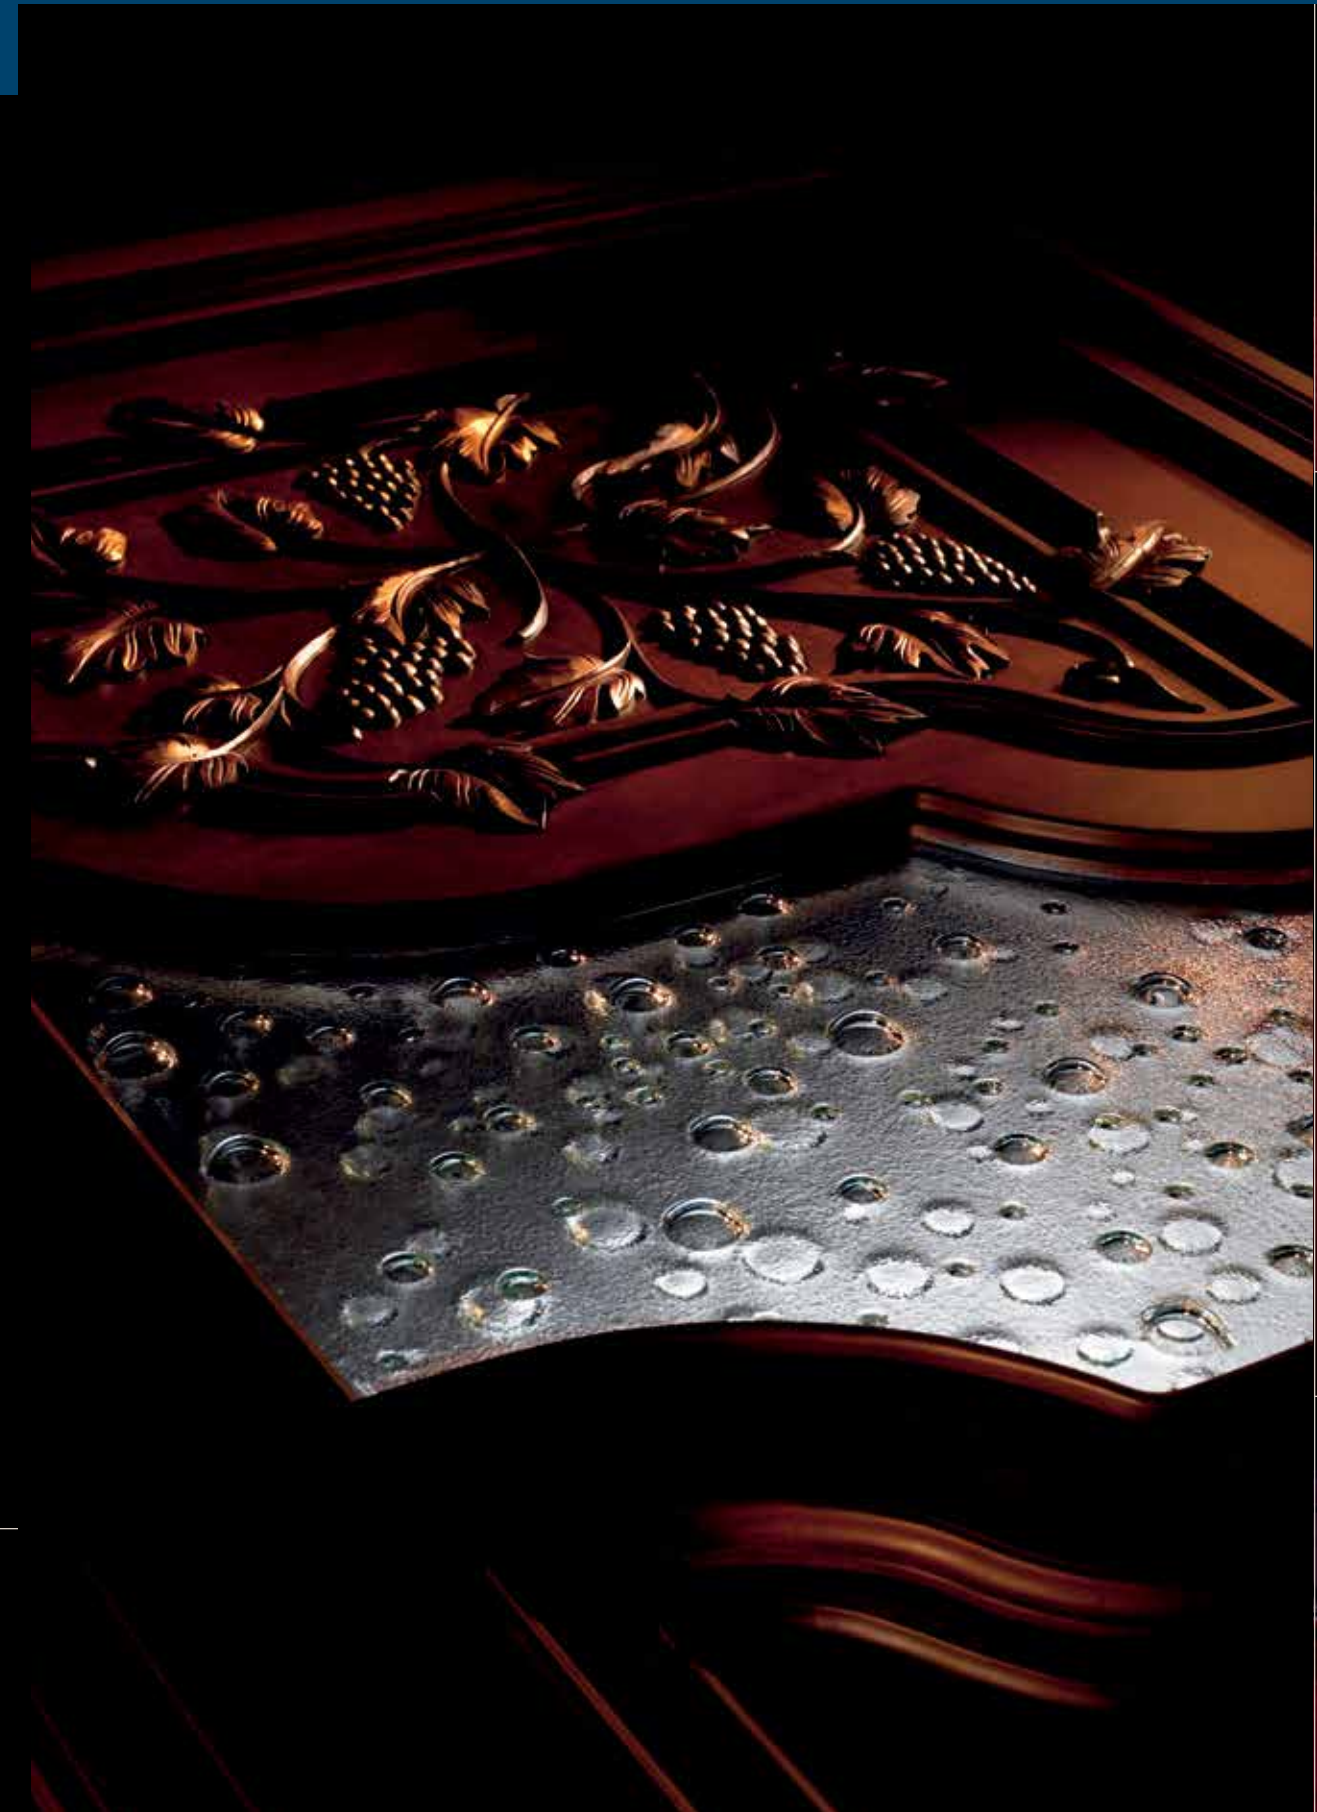

SURFACE TEXTURES

HEAVY DISTRESSING

Deep grooved, hand chiseled distressing

MEDIUM DISTRESSING

Hand hewing, wormholes and distress marks

ANTIQUING SAMPLES

LIGHT DISTRESSING

Distress marks only, no wormholes or hand hewing

HAMMERING AND BLACKENED ANTIQUING

The JELD-WEN website is your ultimate resource for learning about our reliable windows and doors. It has all the product information and design advice you need. Visit us at jeld-wen.com today.

Custom Wood Doors

Exterior | Interior Door Features

THE JELD-WEN PROMISE

JELD-WEN® products create lasting value for your home. We are so confident that you will be pleased with our Custom Wood Doors, that each one carries our industry-leading warranty. Here are just some of the highlights of our warranty...

The Interior and Exterior Door Slab and System Limited Warranty Includes:

Wood Door Slabs:

- » 5-year coverage for defects in material and workmanship
- » 1-year coverage on factory-applied prefinish
- » AuraLast® pine door frames: protects against wood rot for as long as you own and occupy your home
- » Skilled labor coverage for warranty repairs for 1 year

NOTE: The above information is a summary of key provisions of the JELD-WEN Interior and Exterior Door Slab and System Limited Warranty effective May 1, 2012. For a complete copy of the current warranty, see your sales associate or refer to www.jeld-wen.com.