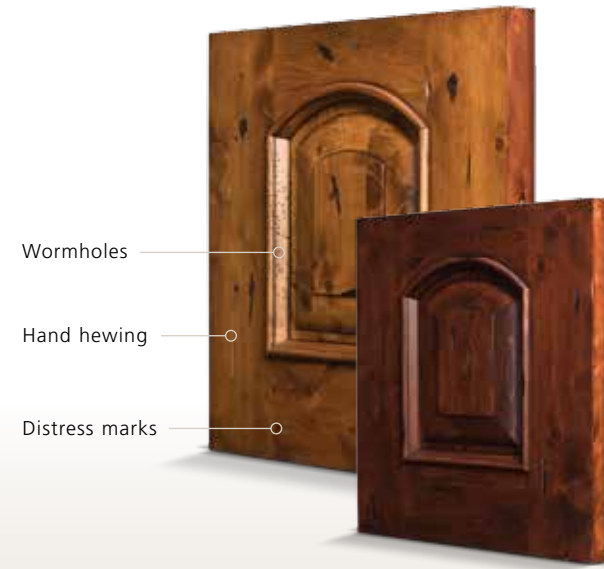

Hammering
Hammering and blackened antiquing

MEDIUM DISTRESSING

Hand hewing, wormholes and distress marks