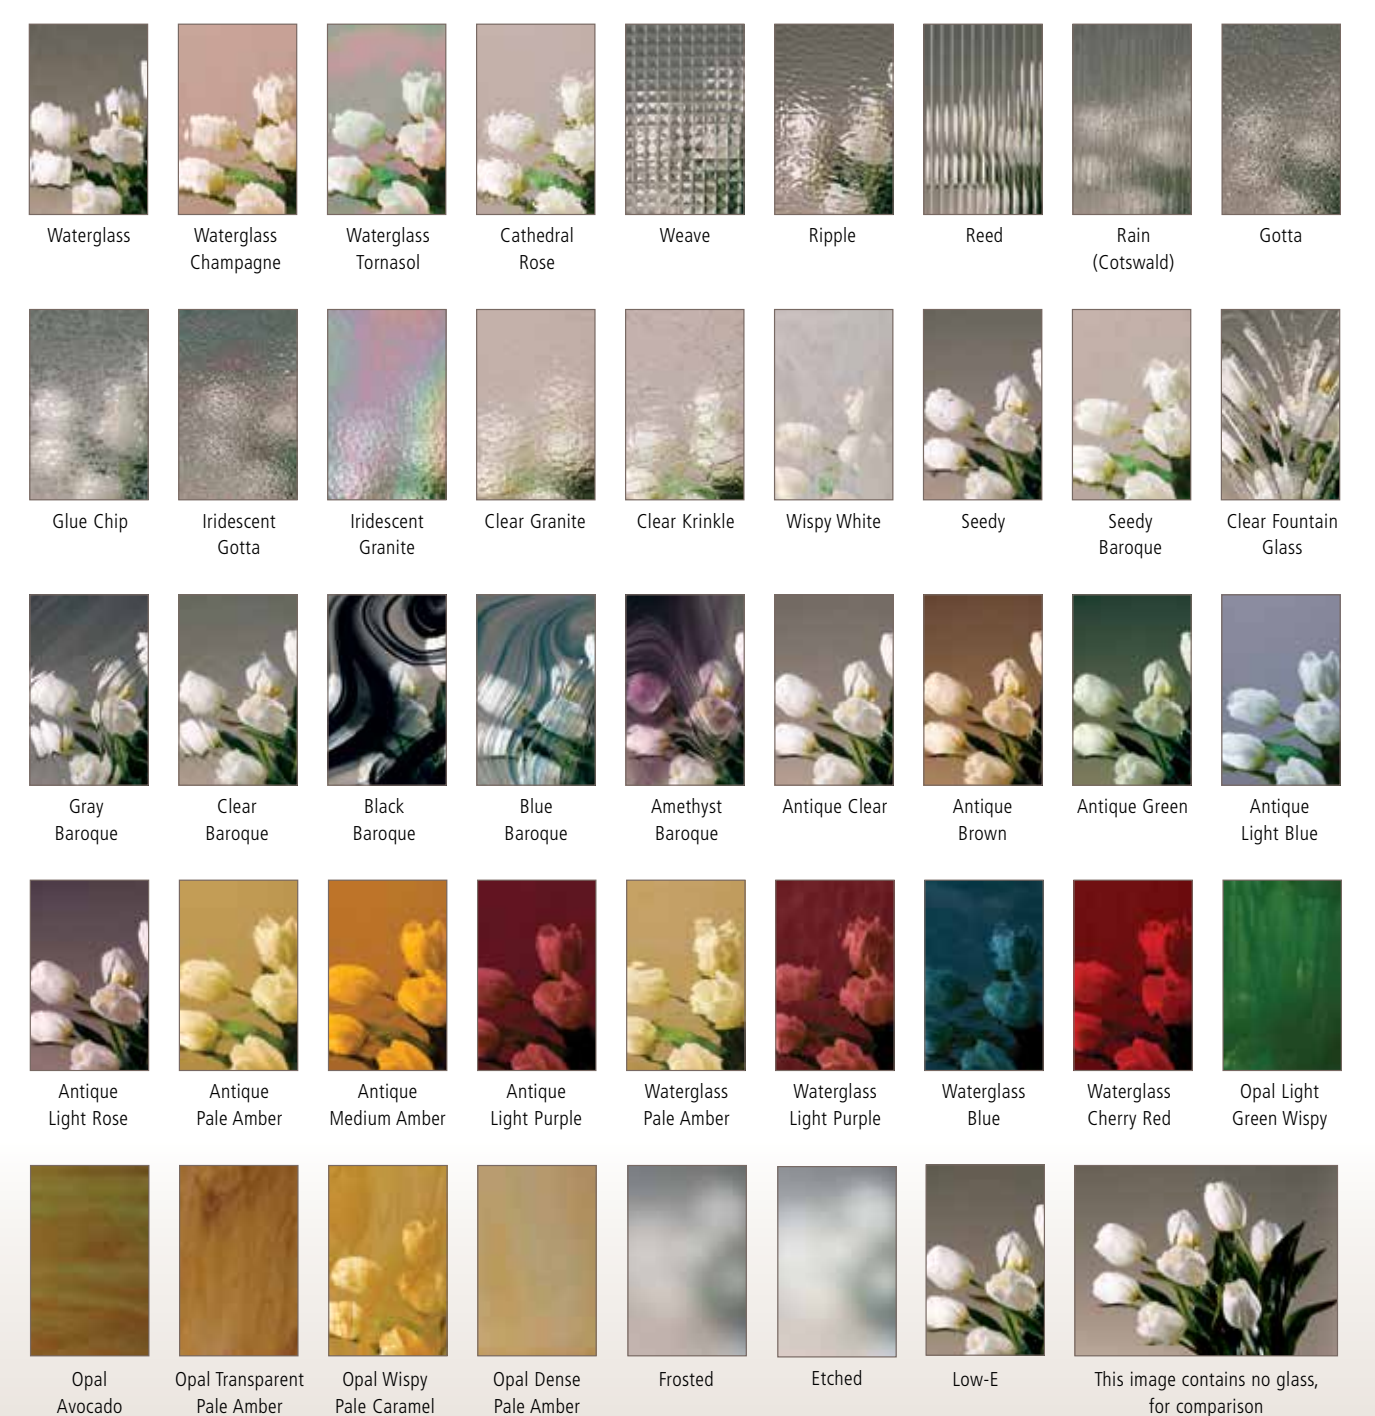

TEXTURED AND TINTED GLASS