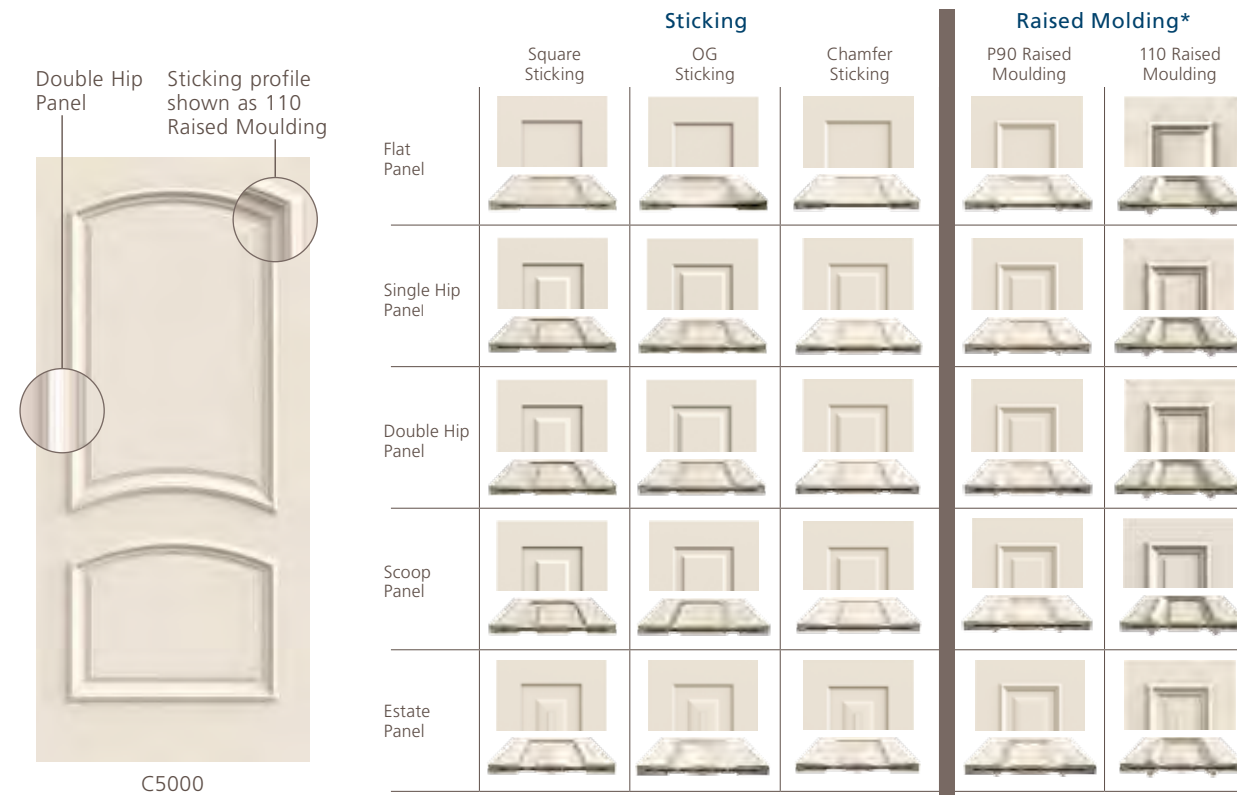

## New Designs

## Most Popular Designs

## Two Types of Double Doors

Double doors are identical designs side by side. Common Curve doors have a continuous panel design across both doors. With 35 panel options to choose from, you can transform a room by opening up the expanse and adding architectural drama.

# PANELS AND STICKING

JELD-WEN® personalized designs, panels, sticking and moulding offer a world of possibilities, so it's easy to get the right look for your home.

**Panel profile** is the dimensional detail design of a panel—flat, single, hip, double hip, scoop, or estate.  
**Sticking** refers to the detail around the perimeter of the panel. Panel profiles, sticking and raised moulding increase visual interest, with each option providing its own distinctive look.