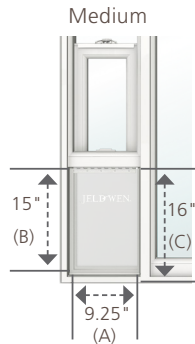

Available Sizes

Standard pet door sizes are Medium, Large and Extra-Large. Custom pet door sizes are also available.