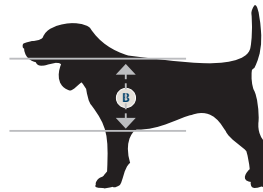

B = _____ + 1" = _____
Pet Height + 1" = minimum pet door height needed