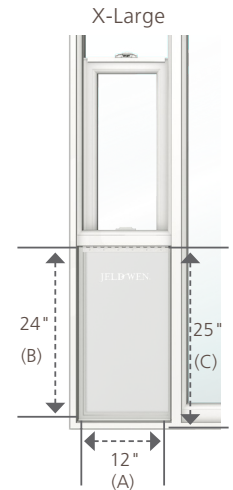

Available Sizes

Standard pet door sizes are Medium, Large and Extra-Large. Custom pet door sizes are also available.