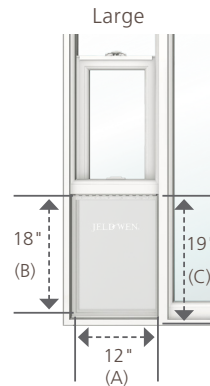

Available Sizes

Standard pet door sizes are Medium, Large and Extra-Large. Custom pet door sizes are also available.