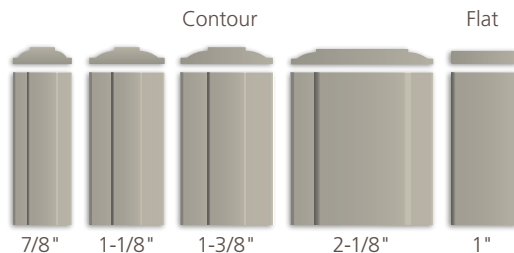

Simulated Divided Lites (SDL)