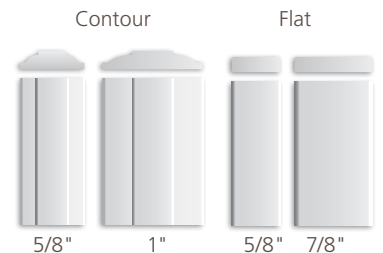

Grilles Between the Glass (GBG)