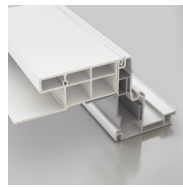

Flat Casing