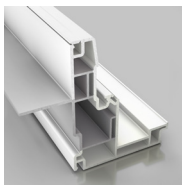

SUSTAINABLE CONSTRUCTION

JELD-WEN® Premium Vinyl Windows now utilize colored vinyl recycled from the manufacturing process

Through an innovative dual extrusion process, the regrind from colored vinyl is now able to be utilized. The colored vinyl regrind, with a bit of gray tinting, is used in portions of the window that are unseen after installation.

This doesn't affect the window's performance and the tinted gray coloring is proof of the responsible use of materials.

Window Frame Styles

Nail Fin Frame