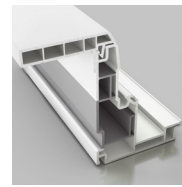

Flush Fin Frame

Energy Saver® Max—REDUCE HEAT LOSS UP TO 50%

For maximum energy protection, select Energy Saver Max. This insulating glass package contains three panes of glass, both with argon filled chambers and Super Spacer. The new Premium Vinyl Casement and Awning windows can be outfitted with a 1-1/8" triple pane insulated glass.

Coated with LoE²-272 or optional triple-coated LoE³-366, you can rest comfortably even in the harshest weather. Energy Saver Max reduces heat loss by 50% compared to clear insulating glass and is qualified to the Department of Energy Most Efficient rating.