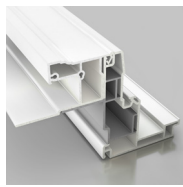

Brickmould