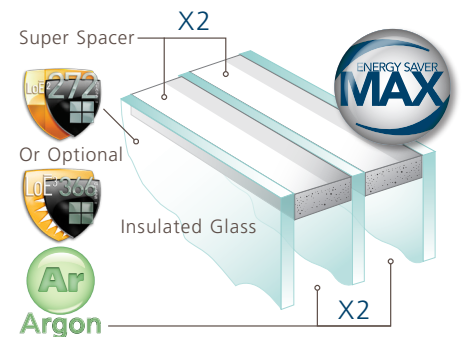

SUSTAINABLE CONSTRUCTION

JELD-WEN® Premium Vinyl Windows now utilize colored vinyl recycled from the manufacturing process

Through an innovative dual extrusion process, the regrind from colored vinyl is now able to be utilized. The colored vinyl regrind, with a bit of gray tinting, is used in portions of the window that are unseen after installation.

This doesn't affect the window's performance and the tinted gray coloring is proof of the responsible use of materials.

Window Frame Styles

Nail Fin Frame

Brickmould

Flat Casing

Pocket/Block Frame

Flush Fin Frame

Energy Saver® Max—REDUCE HEAT LOSS UP TO 50%

For maximum energy protection, select Energy Saver Max. This insulating glass package contains three panes of glass, both with argon filled chambers and Super Spacer. The new Premium Vinyl Casement and Awning windows can be outfitted with a 1-1/8" triple pane insulated glass.

Simulated Divided Lites (SDL)

Grilles Between the Glass (GBG)

Window Opening Control Device (WOCD)

Factory-installed Window Opening Control Devices (WOCD) from JELD-WEN are designed to meet the ASTM F2090-10 standard intended to prevent accidental falls from windows by children five years of age and younger. Available on casement windows.