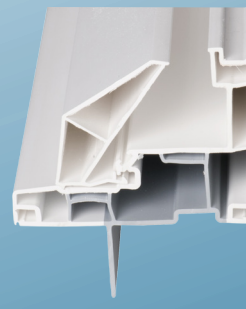

Direct set with simulated sash bead