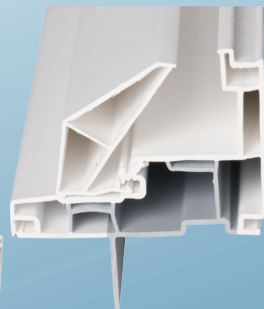

Premium Windows Enhanced with European Technology

- » Innovative European engineering uses up to 15% more recycled material
- » Co-extruded material
- » More sizes and configurations available
- » Expanded continuous head and sill (CHS) configurations
- » Now tested to PG20, 35, and 50
- » New 1-1/8" Triple Glaze Option to meet R-5; ENERGY STAR® Most Efficient for 2014
- » Multiple fixed options
- » Improved sightlines
- » Available with awning, casement and fixed windows

CONTINUOUS HEAD & SILL (CHS)					
Multiple configurations based on vertical CHS T-posts / Horizontal Mulls.					
Transoms & Casements					
1 Wide / 2 High	36	144	X	X	X
1 Wide / 3 High	36	216	X	X	X
2 Wide / 2 High	72	144	X	X	X
2 Wide / 3 High	72	144	X	X	X
3 Wide / 2 High	108	78	X	X	X
3 Wide / 3 High	108	96	X	X	X
Awnings					
1 Wide / 2 High	48	96	X	X	X
1 Wide / 3 High	48	108	X	X	X
2 Wide / 2 High	96	72	X	X	X
2 Wide / 2 High	96	96	X	X	
2 Wide / 3 High	96	108	X	X	X
3 Wide / 2 High	108	76	X	X	X
3 Wide / 3 High	108	96	X	X	X

SUSTAINABLE CONSTRUCTION

JELD-WEN® Premium Vinyl Windows now utilize colored vinyl recycled from the manufacturing process

Through an innovative dual extrusion process, the regrind from colored vinyl is now able to be utilized. The colored vinyl regrind, with a bit of gray tinting, is used in portions of the window that are unseen after installation.