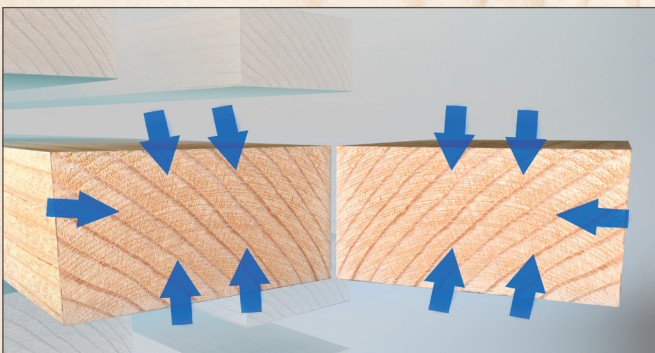

Virtually 100% Surface to Core Protection

100% WORRY-FREE

AuraLast is Safe

AuraLast Wood is made by using a water-based solution to deliver the effective ingredients to the core of the wood. Traditional dip-treatments use a solvent-based chemical bath. During production our AuraLast process releases 96% fewer volatile organic compounds than the traditional dip-treatment method.

A JELD-WEN Exclusive

Only JELD-WEN makes window and door products with natural pine AuraLast Wood.

Protects Against Water Saturation

AuraLast Wood offers superior resistance to water saturation, which protects against swelling that causes windows and doors to stick.

Protects Against Termites

Harmful termites will eat through unprotected wood—not so with AuraLast Wood.

Visit jeld-wen.com/lauralast for more information