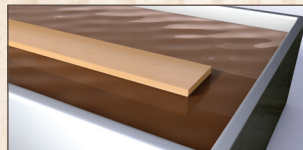

Traditional treatments only protect the outer surface

A JELD-WEN Exclusive

Only JELD-WEN makes window and door products with natural pine AuraLast Wood.

Protects Against Water Saturation

AuraLast Wood offers superior resistance to water saturation, which protects against swelling that causes windows and doors to stick.

Protects Against Termites

Harmful termites will eat through unprotected wood—not so with AuraLast Wood.

Visit jeld-wen.com/lauralast for more information