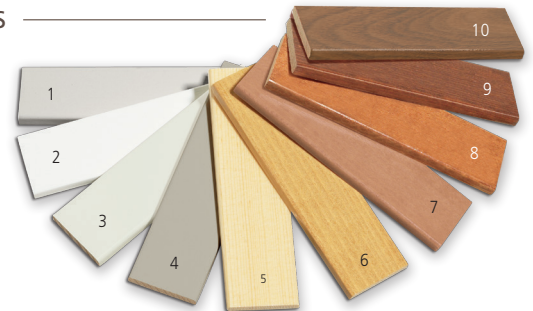

WOOD OPTIONS

AuraLast® Pine is standard for the interior and available as an exterior option.

Custom wood species also available for interior and exterior. See your dealer for details.

PREFINISHED PINE INTERIORS

- | | |
|--------------------|--------------|
| 1. Primed | 6. Wheat |
| 2. Brilliant White | 7. Cider |
| 3. Ivory | 8. Fruitwood |
| 4. Desert Sand | 9. Cordovan |
| 5. Clear Lacquer | 10. Walnut |

Colors shown may not match final finish.