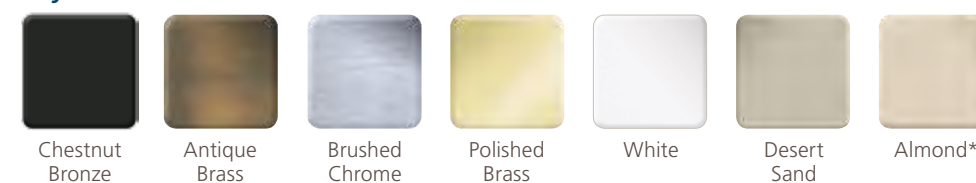

Style Cam-Lock

Style Cam-Lock Finishes†