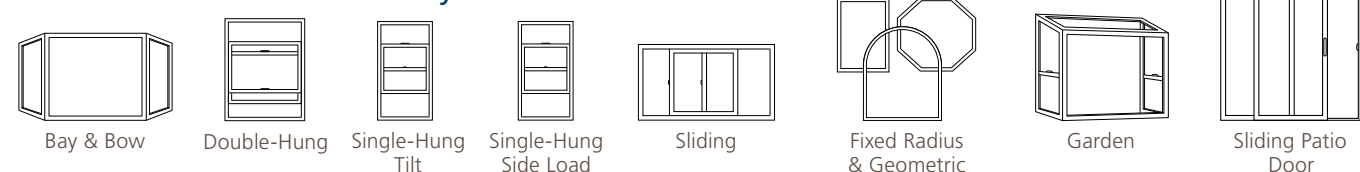

11-733 04/15 (HPS 04/15 6M)

Builders Vinyl Window & Patio Door Features

Bay & Bow | Double-Hung | Single-Hung | Sliding
Fixed, Radius & Geometric | Garden | Patio Doors

ELEMENTS & OPTIONS

Window and Patio Door Styles