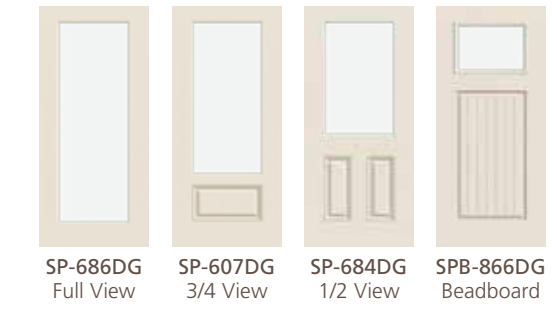

- » Clean, classic lines creating the look of a traditional wood door
- » Extremely long-lasting and stable, the perfect choice for nearly any climate
- » Graphite enhanced BASF Neopor® core for improved energy efficiency, exclusive to JELD-WEN
- » Manufactured with a light brush stroke on the face of the door for superior paint adherence
- » Accommodates most standard glass inserts and is available with Direct Glaze designs
- » 6'8", 7'0" and 8'0" heights
- » Lifetime limited warranty

Texture

Smooth-Pro Door Designs

(for the complete door offering, check with your JELD-WEN Sales Representative)

Direct Glaze

1-3/4" Door

Smooth fiberglass facing
Square edge design
Composite capped LVL stiles and rails
Composite top and bottom rails
Innovative BASF Neopor® core
12" lock block
20-minute fire rating construction available