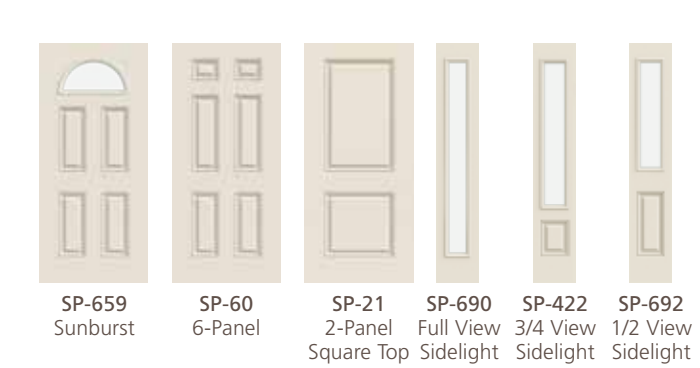

Texture

Smooth-Pro Door Designs

(for the complete door offering, check with your JELD-WEN Sales Representative)