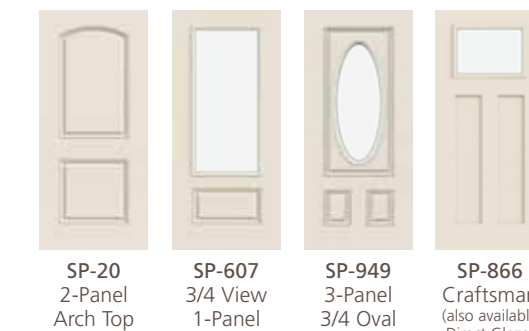

Texture

Smooth-Pro Door Designs

(for the complete door offering, check with your JELD-WEN Sales Representative)