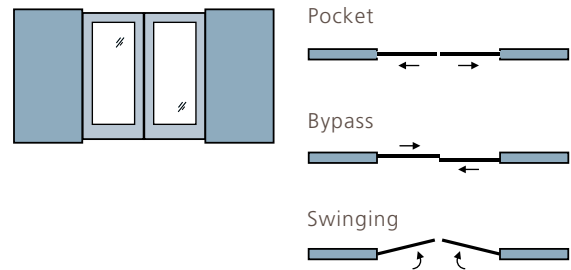

THE IMPRESSION™ SERIES

You can easily accommodate an Impression Series Door in any space

Double Door Opening