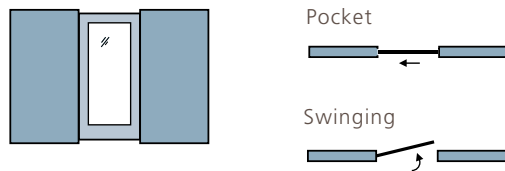

Single Door Opening

The Impression Mirror and Magnetic Chalkboard Doors are built with special adhesives, eliminating the need for lip moulding to hold the mirror or chalkboard on the door's surface.

The JELD-WEN website is your ultimate resource for learning about our reliable windows and doors. It has all the product information and design advice you need. Visit us at jeld-wen.com today.

THE JELD-WEN PROMISE

JELD-WEN® products can create lasting value for your home. We are so confident that you will be pleased with our Interior Doors, that each one carries our industry-leading warranty. Here are just some of the highlights or our warranty...

The Interior Door Slab limited warranty includes:

- » 5-year coverage for defects in material and workmanship on Molded interior door slabs
- » 1-year coverage on JELD-WEN® door frames for defects in material and workmanship

JELD-WEN manufactures and sells both individual door slabs and complete door systems. This warranty does not cover parts or components not sold by JELD-WEN.

NOTE: The above information is a summary of key provisions of the **JELD-WEN Interior and Exterior Door Slab and System Limited Warranty** effective May 1, 2012. For a complete copy of the current warranty, including important limitations and exclusions, see your sales associate or refer to www.jeld-wen.com.

© 2013, 2012, 2011 JELD-WEN, inc. This publication and its contents are owned by JELD-WEN, inc. and are protected under the U.S. Copyright Act and other intellectual property laws. All trademarks, service marks, logos, and the like (whether registered or unregistered) are owned or controlled by JELD-WEN, inc. or others. Unauthorized use or duplication of JELD-WEN intellectual property is prohibited.

JELD-WEN reserves the right to change product specifications without notice. Please check our website, jeld-wen.com, for current information.

10-90517 12/13 (PDF)