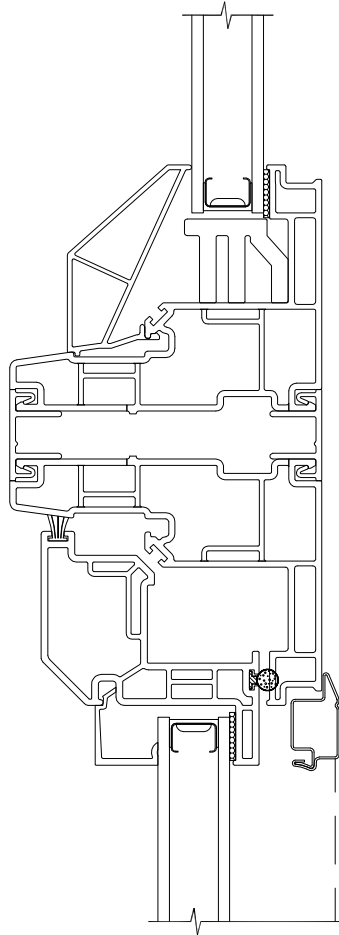

**VERTICAL SECTION
TRANSOM FIXED DIRECT SET**