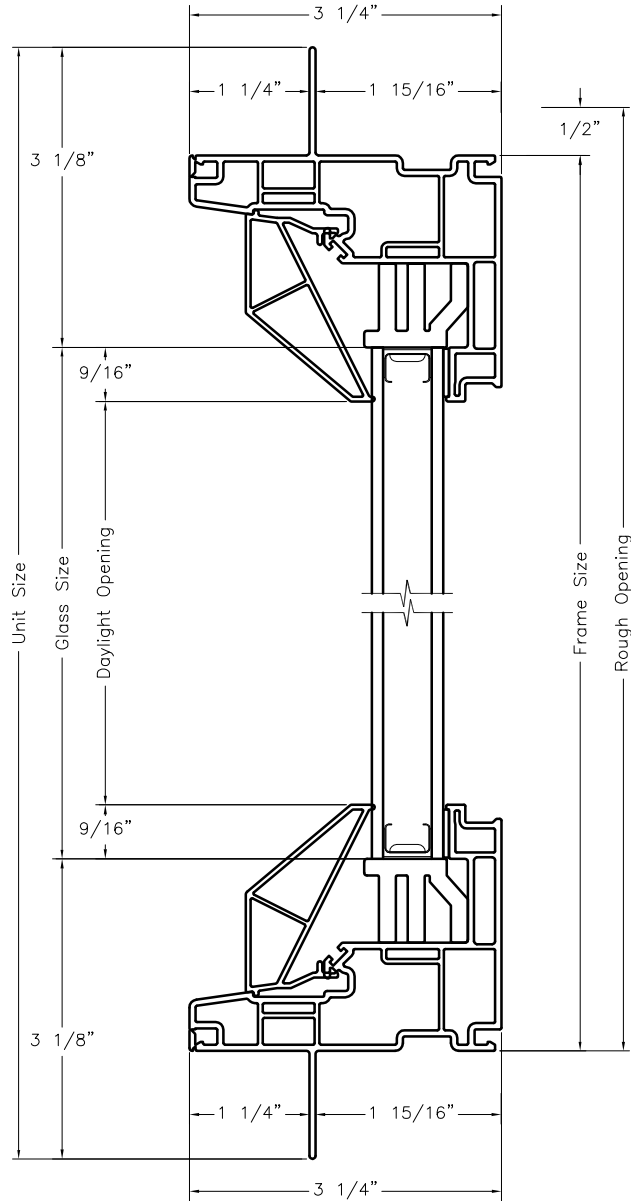

**VERTICAL SECTION
FIXED DIRECT SET**