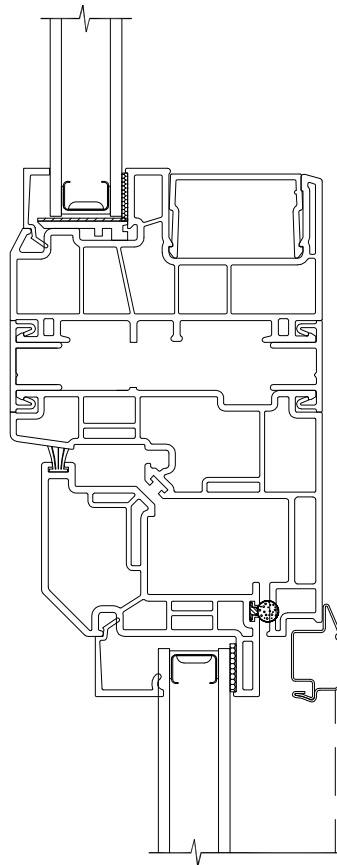

**VERTICAL SECTION
TRANSOM FIXED DIRECT SET**