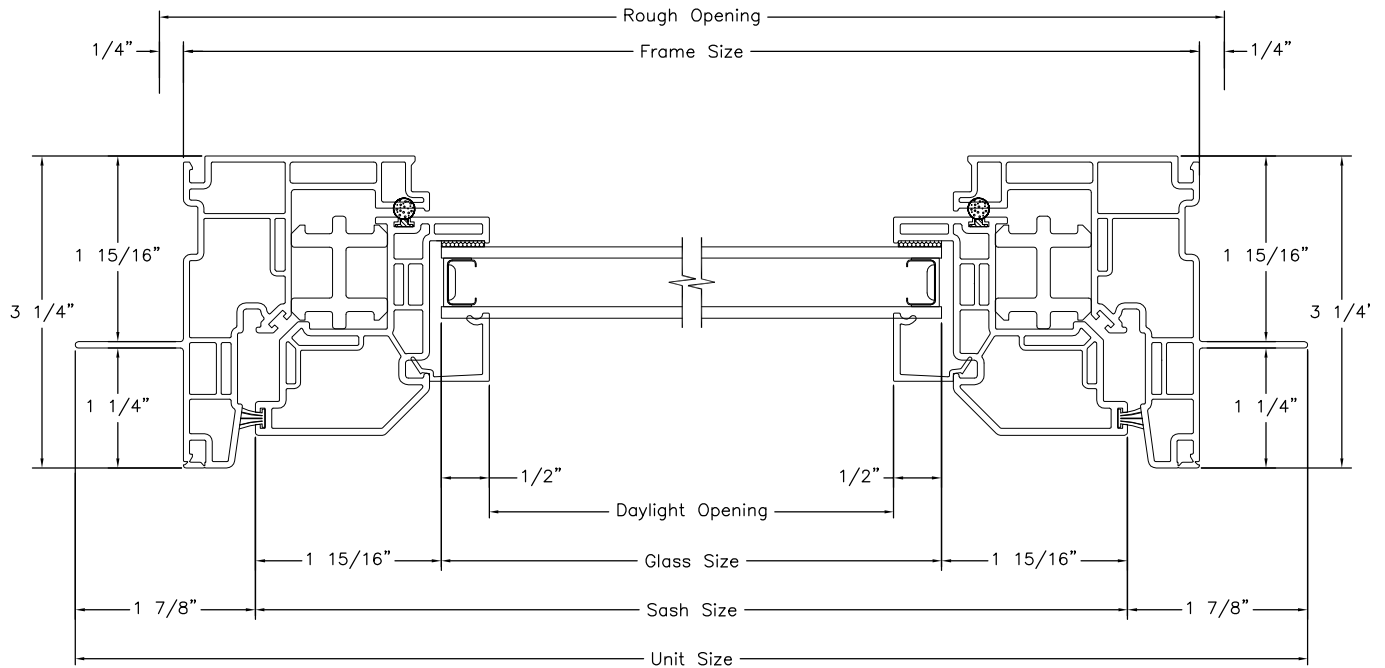

HORIZONTAL SECTION
FIXED IN SASH