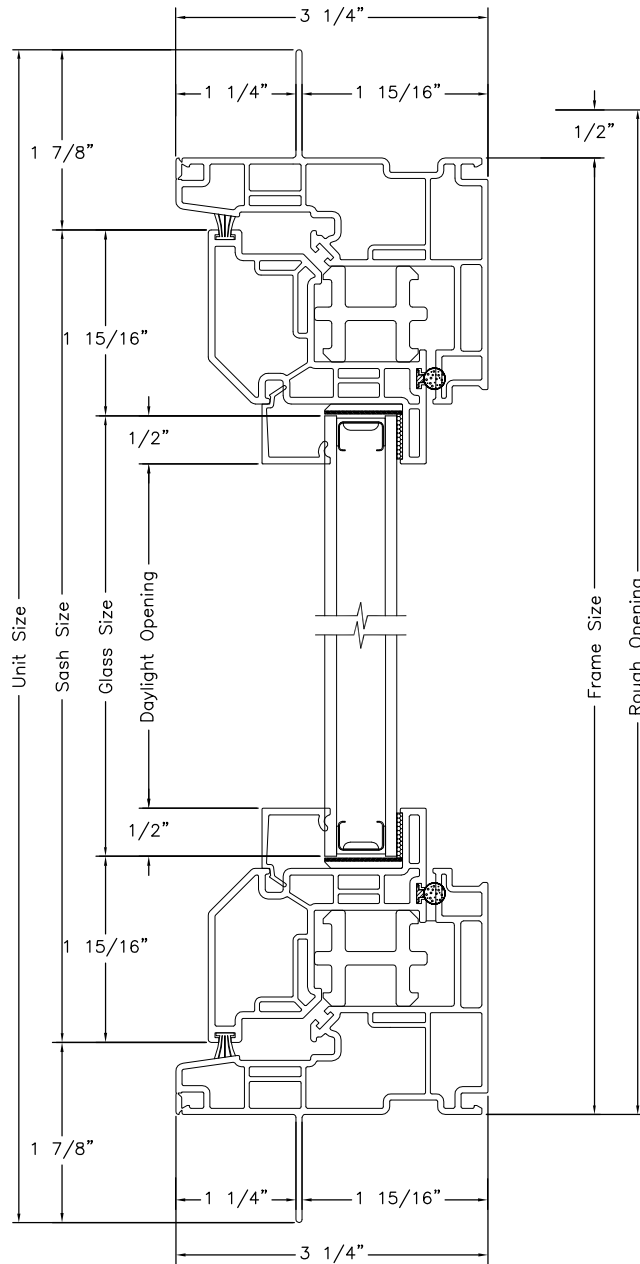

**VERTICAL SECTION
FIXED IN SASH**