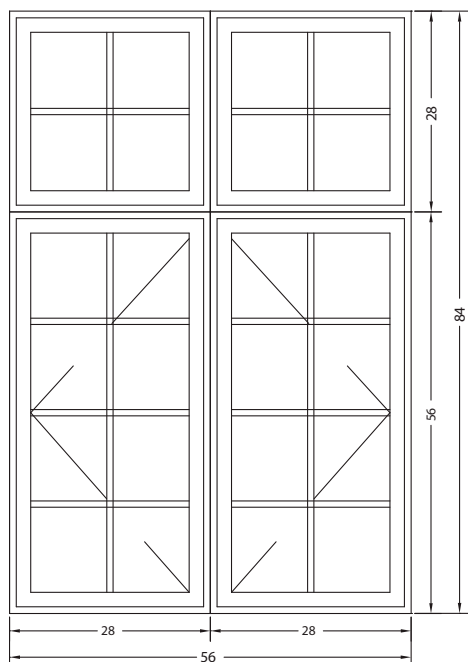

Option D

Traditional Casement

Price ~~$6,825~~ **$3,000**

Two Wide w/Two Transoms
Exterior Trim: None
Frame Width: 56"
Frame Height: 84"
Handing: Left/Right
Species: Fir
Interior Finish: Clear Lacquer
Exterior Finish: Chestnut Bronze
Jamb: 4-9/16", 5/4 JE - 5/4 Reveal Thickness
Glass: Low-Ē³-366 with Neat® and High Altitude
Grid Type: 7/8" Bead interior and exterior
Internal Grid Finish: Light Bronze Shadow Bar
Spacer Color: Black

SDL Finish: Chestnut Bronze
Grid Pattern: Colonial 2-Wide 2-High
Bottom Grid: Colonial 2-Wide 4-High
Hardware: Nesting Handle, Oil-Rubbed Bronze
Drip Cap Color: Match Frame Color
Screen Options: Full Screen or No Screen

When installed, product and fixture could exceed 96" in height with a base dimension of 72" x 38"