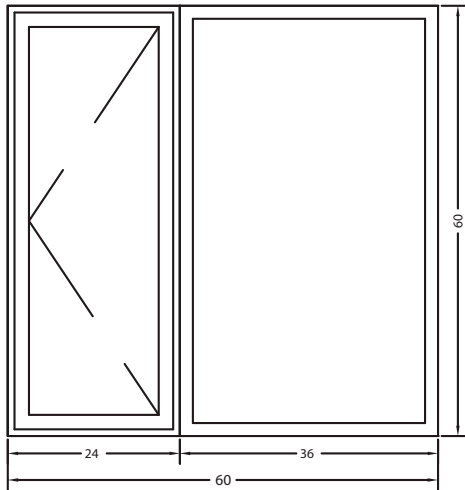

Option H

Price ~~$6,084~~ **$3,000**

Contemporary Casement - Direct Set

2 Wide
Exterior Trim: None
Frame Width: 60"
Frame Height: 60"
Handing: Left
Species: AuraLast® Pine
Interior Finish: Brilliant White
Exterior Finish: Anodized Clear
Jamb: 4-9/16", 5/4 JE - 5/4 Reveal Thickness
Glass: Low-E³-366 with Neat® and High Altitude
Grid Type: None
Internal Grid Finish: N/A
Spacer Color: Stainless Steel

Hardware: Satin Nickel
Contemporary Glazing Bead
Drip Cap Color: Match Frame Color
Screen Options: Full Screen or No Screen