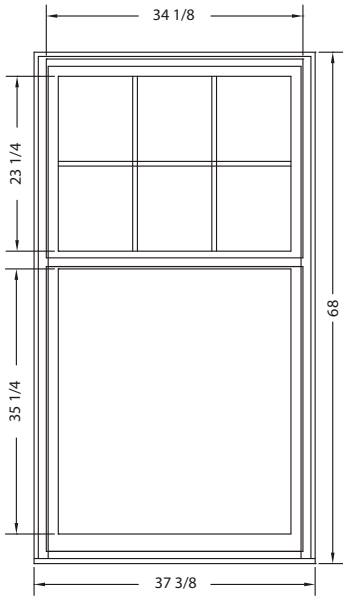

*Order online at [jeld-wen.com/sitelinewwdisplaypromo](http://jeld-wen.com/sitelinewwdisplaypromo).*

**Option A**

Price ~~\$4,783~~ **\$2,500**

**Traditional Cottage Double-Hung**

**Exterior Trim:** Aluminum Brickmould,  
1" Sill Nosing  
**Frame Width:** 37-3/8"  
**Frame Height:** 68"  
**Bottom Vent:** 39" **Top Vent:** 27-3/16"  
**Bottom Rail:** 3-1/2"  
**Species:** Auralast® Pine  
**Interior Finish:** Ivory  
**Exterior Finish:** French Vanilla  
**Jamb:** 4-9/16"  
**Glass:** Low-Ē<sup>3</sup>-366 with Neat® and  
High Altitude  
**Grid Type:** 5/8" Putty interior and exterior  
**Internal Grid Finish:** Light Bronze  
Shadow Bar

*When installed, product and fixture could exceed 96" in height with a base dimension of 72" x 38"*

**Ordering Information:** Order form included on flash drive.  
 Choose your display, complete customer information and click submit.  
 Or visit us @ [jeld-wen.com/sitelinewwdisplaypromo](http://jeld-wen.com/sitelinewwdisplaypromo).

*When installed, base of fixture  
could exceed 50" x 38"*