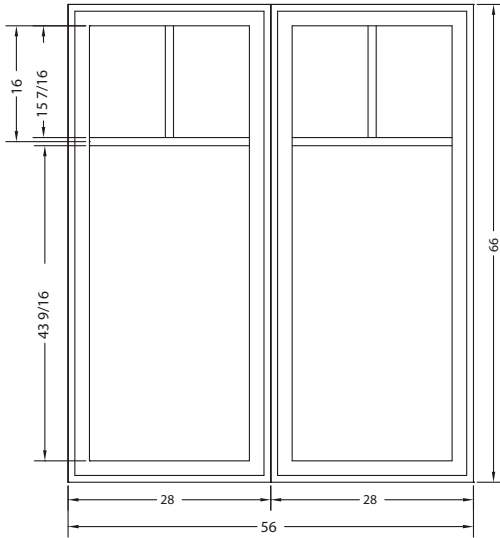

*When installed, product and fixture could exceed 96" in height with a base dimension of 72" x 38"*

**Ordering Information:** Order form included on flash drive.  
 Choose your display, complete customer information and click submit.  
 Or visit us @ [jeld-wen.com/sitelinewwdisplaypromo](http://jeld-wen.com/sitelinewwdisplaypromo).

*When installed, base of fixture  
could exceed 50" x 38"*

#### Modern Casement

**Exterior Trim:** None  
**Frame Width:** 30"  
**Frame Height:** 84"  
**Handing:** Left Hinge  
**Species:** Fir  
**Interior Finish:** Clear Lacquer  
**Exterior Finish:** Black  
**Jamb:** 4-9/16", 5/4 JE - 5/4 Reveal Thickness  
**Glass:** Low-E<sup>3</sup>-366 with Neat® and High  
Altitude  
**Grid Type:** 1-1/8" Putty interior and exterior  
**Internal Grid Finish** – Light Bronze  
Shadow Bar  
**Spacer Color:** Black

*When installed, product and fixture could  
exceed 96" in height with a base  
dimension of 44" x 38"*

**Option G**

Price ~~\$5,832~~ **\$3,000**

**Craftsman Push-out Casement**

**2 Wide**  
**Exterior Trim:** Aluminum 3-1/2" Flat Casing, 2" Sill Nosing  
**Frame Width:** 56"  
**Frame Height:** 66"  
**Handing:** Left/Right  
**Species:** Fir  
**Interior Finish:** Clear Lacquer  
**Exterior Finish:** Mesa Red  
**Jamb** – 4-9/16", 5/4 JE - 5/4 Reveal Thickness  
**Glass:** Low-E<sup>3</sup>-366 with Neat® and High Altitude