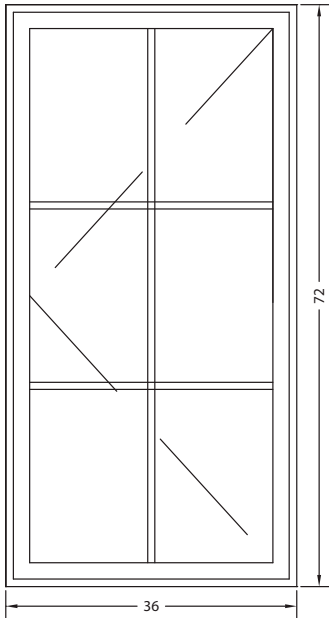

### Traditional Casement

Price ~~\$6,825~~ **\$3,000**

**Two Wide w/Two Transoms**  
**Exterior Trim:** None  
**Frame Width:** 56"  
**Frame Height:** 84"  
**Handing:** Left/Right  
**Species:** Fir  
**Interior Finish:** Clear Lacquer  
**Exterior Finish:** Chestnut Bronze  
**Jamb:** 4-9/16", 5/4 JE - 5/4 Reveal Thickness  
**Glass:** Low-Ē<sup>3</sup>-366 with Neat® and High Altitude  
**Grid Type:** 7/8" Bead interior and exterior  
**Internal Grid Finish:** Light Bronze Shadow Bar  
**Spacer Color:** Black

*When installed, product and fixture could exceed 96" in height with a base dimension of 72" x 38"*

**Ordering Information:** Order form included on flash drive.  
 Choose your display, complete customer information and click submit.  
 Or visit us @ [jeld-wen.com/sitelinewwdisplaypromo](http://jeld-wen.com/sitelinewwdisplaypromo).