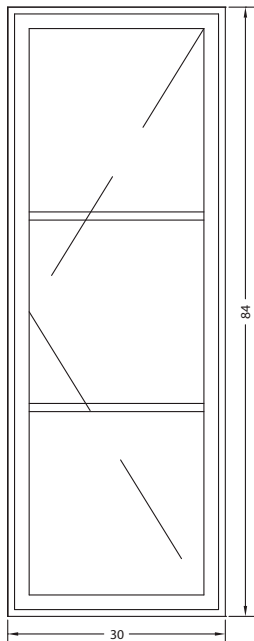

Option F

Price ~~$4,092~~ **$2,500**

Modern Casement

Exterior Trim: None
Frame Width: 30"
Frame Height: 84"
Handing: Left Hinge
Species: Fir
Interior Finish: Clear Lacquer
Exterior Finish: Black
Jamb: 4-9/16", 5/4 JE - 5/4 Reveal Thickness
Glass: Low-E³-366 with Neat® and High
Altitude
Grid Type: 1-1/8" Putty interior and exterior
Internal Grid Finish – Light Bronze
Shadow Bar
Spacer Color: Black

SDL Finish: Black
Grid Pattern: Colonial 1-Wide 3-High
Hardware: Nesting Handle, Oil-Rubbed
Bronze
Drip Cap Color: Match Frame Color
Screen Options: Full Screen or No Screen

*When installed, product and fixture could
exceed 96" in height with a base
dimension of 44" x 38"*