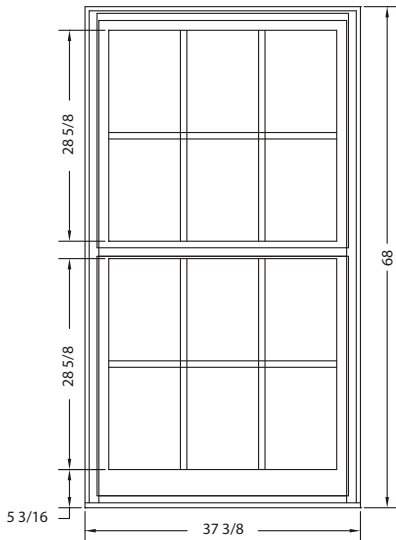

*Order online at [jeld-wen.com/sitelinewwdisplaypromo](http://jeld-wen.com/sitelinewwdisplaypromo).*

**Option A**

Price ~~\$4,783~~ **\$2,500**

**Traditional Cottage Double-Hung**

**Exterior Trim:** Aluminum Brickmould,  
1" Sill Nosing  
**Frame Width:** 37-3/8"  
**Frame Height:** 68"  
**Bottom Vent:** 39" **Top Vent:** 27-3/16"  
**Bottom Rail:** 3-1/2"  
**Species:** Auralast® Pine  
**Interior Finish:** Ivory  
**Exterior Finish:** French Vanilla  
**Jamb:** 4-9/16"  
**Glass:** Low-Ē<sup>3</sup>-366 with Neat® and  
High Altitude  
**Grid Type:** 5/8" Putty interior and exterior  
**Internal Grid Finish:** Light Bronze  
Shadow Bar

**Option B**

Price ~~\$5020~~ **\$2,500**

**Historic Double-Hung**

**Exterior Trim:** Aluminum Adams Casing,  
2" Sill Nosing  
**Frame Width:** 37-3/8"  
**Frame Height:** 68"  
**Even Vent**  
**Bottom Rail:** 3-1/2"  
**Species:** Auralast® Pine  
**Interior Finish:** Ivory  
**Exterior Finish:** Bone White  
**Jamb:** 4-9/16"  
**Glass:** Low-Ē<sup>3</sup>-366 with Neat® and High  
Altitude  
**Grid Type:** 7/8" Putty interior and exterior

*When installed, base of fixture  
could exceed 50" x 38"*