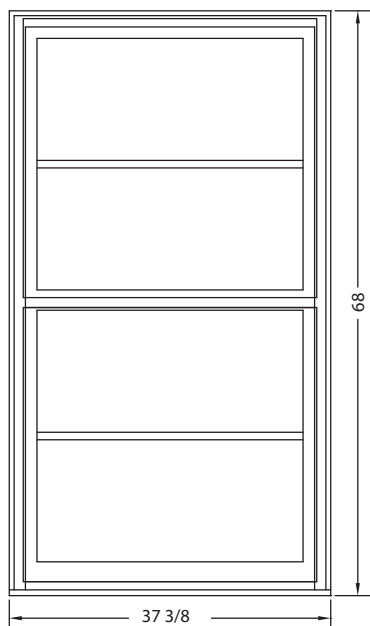

Option C

Modern Double-Hung

Price ~~$4,318~~ **$2,500**

Exterior Trim: None
Frame Width: 37-3/8"
Frame Height: 68"
Even Vent
Bottom Rail: Standard
Species: AuraLast® Pine
Interior Finish: Ivory
Exterior Finish: Smoke
Jamb: 4-9/16"
Glass: Low-Ē³-366 with Neat® and High Altitude
Grid Type: 7/8" Putty interior and exterior
Internal Grid Finish: Light Bronze Shadow Bar

Spacer Color: Grey
SDL Finish: Smoke
Grid Pattern: 1-Wide 2-High Top and Bottom sash
Hardware Finish: Satin Nickel
Drip Cap Color: Match Frame Color
Screen Options: Full Screen, Half Screen or No Screen